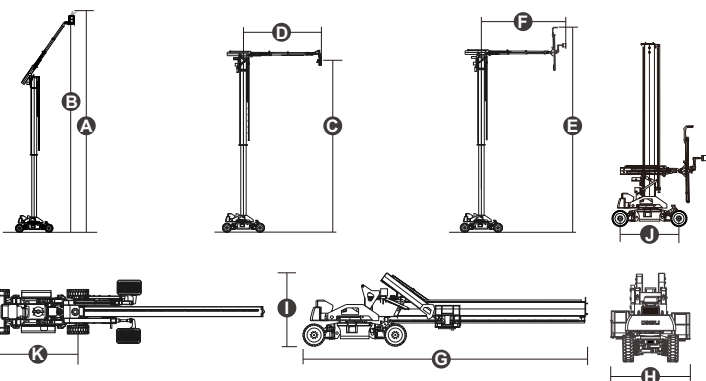

Электронная почта: info@dingli-rus.ru

DINGLI-RUS.RU

BM32M

A	32.40m - 106ft 4in
B	30.40m - 99ft 9in
	10.15m - 33ft 4in
(x)	1.24×0.74m - 4ft 1in×2ft 5in
	(x x)
-	6.29×4.00×13.40m 20ft 8in×13ft 1in×44ft
-	12.90×4.00×24.16m 42ft 4in×13ft 1in×79ft 3in
	454kg 1001lb
	1
(/)	64s/52s
(/)	45s/43s
(/)	60s/52s
/	90s/90s
(' /)	70s/70s

C	22.20m - 72ft 10in
D	10.10m - 33ft 2in
	(x x)
-	6.23×4.00×13.40m 20ft 5in×13ft 1in×44ft
-	12.83×4.00×23.58m 42ft 1in×13ft 1in×77ft 4in
	10 c 3
	1400~1600rpm
/	90s/90s
(' /)	70s/70s

E	27.00m - 88ft 7in
F	10.87m - 35ft 8in
	(x x)
-	6.98×4.00×13.40m 22ft 11in×13ft 1in×44ft
-	13.59×4.00×26.40m 44ft 7in×13ft 1in×86ft 7in
	ый
()	3800×1260mm 12ft 6in×4ft 2in
	1~27m - 3ft 3in~88ft 7in
	0.1~1m/s - 4in~3ft 3in/s
(x x)	1600×1500×5200mm 5ft 3in×4ft 11in×17ft 1in
(/)	60s/52s
/	90s/90s
(' /)	70s/70s

	-90~90°
	-30~55°
	350°
(x)	6.00×4.50m 19ft 8in×14ft 9in
G × H × I	15.03×2.43×3.86m 49ft 4in×8ft×12ft 8in
(/)	0.34m/1.13m 1ft 1in/3ft 8in
	0.40m - 1ft 4in
(/) J K	4.28m/4.35m 14ft/14ft 3in
	3°
	445/50D710
(/)	
-	2.99m/5.41m 9ft 10in/17ft 9in
-	8.27m/10.85m 27ft 2in/35ft 7in

	4WD/ 4WS
()	SAJ40-0.5
-	0.35m/s - 1ft 2in/s
-	40kN
(/)	6.0km/h / 1.1km/h 3.73mph / 0.68mph
(/)	40% / 10%
	23500kg - 51809lb
	Deutz TD2.9 L4/55.4kW
	12kW/220V/50Hz
	12L-600W
	12V
	250L - 66gal
	135L - 35gal